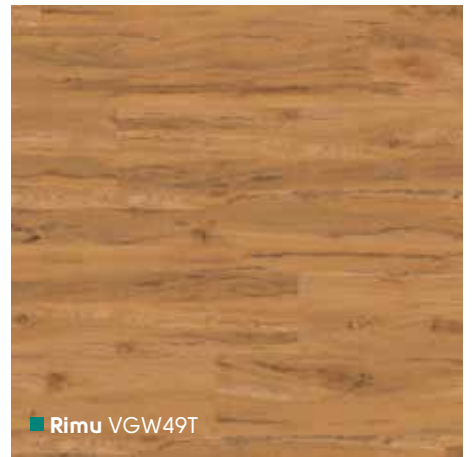

VGW49T ▽

*Please note: as a feature of the design, these products incorporate a high color variation between individual planks

Van Gogh Mid Wood

48" x 7" (1219mm x 178mm) Please see page 8 for size comparison guide

Find your nearest retailer at www.karndean.com or call 888-266-4343