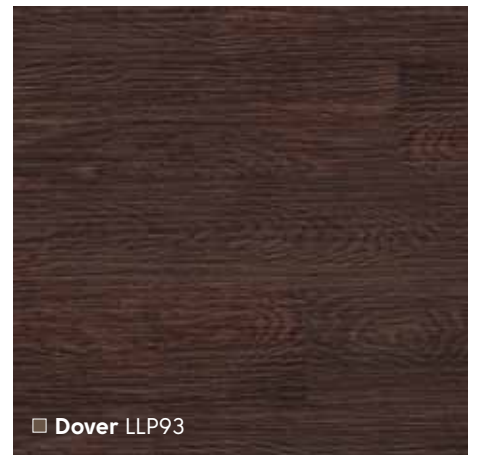

■ Winchester LLP97

■ Dover LLP93

Karndean LooseLay Series Two Wood

41.3" x 9.85" (1050mm x 250mm)

Find your nearest retailer at www.karndean.com or call 888-266-4343