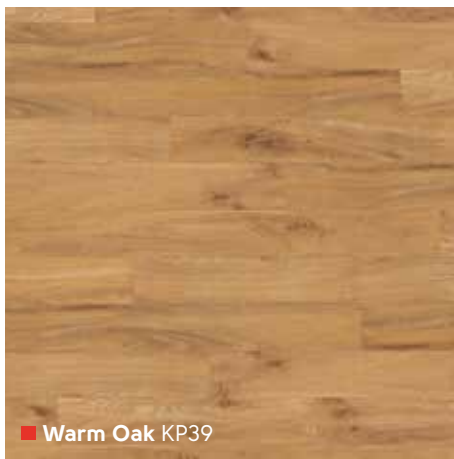

# Knight Tile Light Wood

Please see page 8 for size comparison guide

Find your nearest retailer at [www.karndean.com](http://www.karndean.com) or call 888-266-4343

KP67 ▽

■ Warm Oak KP39

■ Cedar KP35

■ Pitch Pine KP45