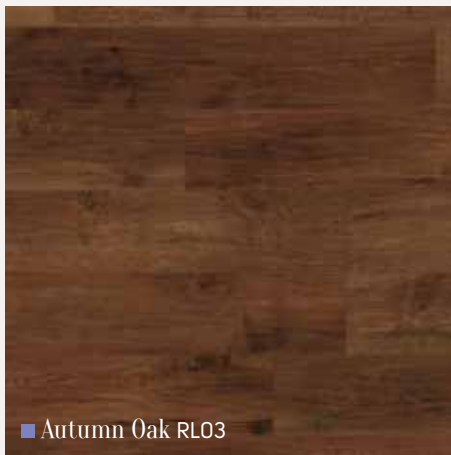

■ Spring Oak RL01

■ Winter Oak RL04

■ Autumn Oak RL03