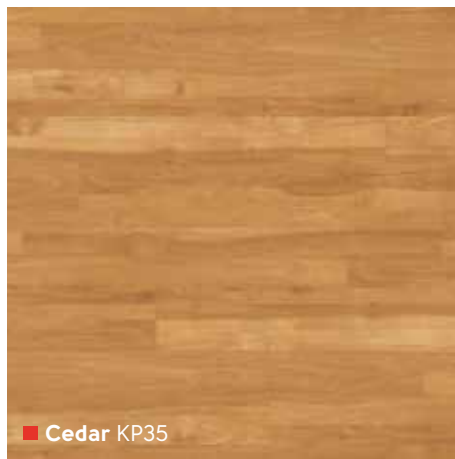

# Knight Tile Light Wood

Please see page 8 for size comparison guide

Find your nearest retailer at [www.karndean.com](http://www.karndean.com) or call 888-266-4343

KP67 ▽

■ Warm Oak KP39

■ Cedar KP35

■ Pitch Pine KP45