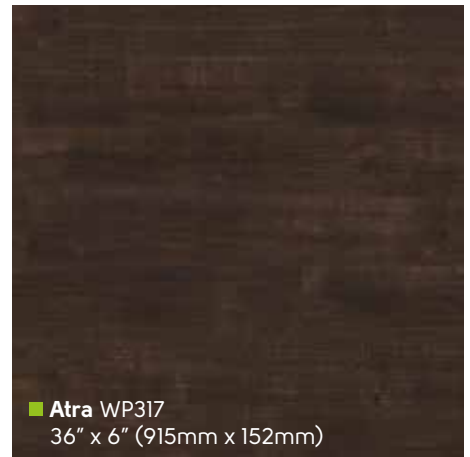

WP414 ▾

Add a simple tramline border to create a sophisticated look

Opus Dark Wood

Please see page 8 for size comparison guide

Find your nearest retailer at www.karndean.com or call 888-266-4343