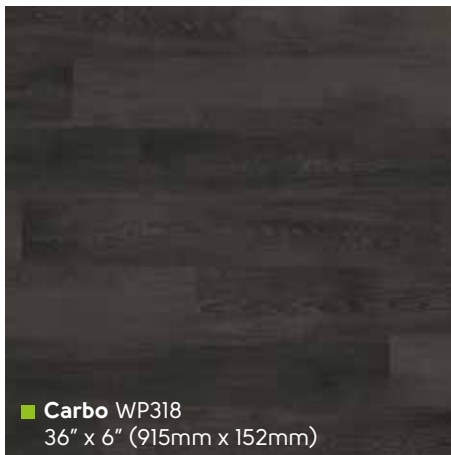

■ Sylva WP417
48" x 9" (1219mm x 228mm)

■ Argen WP414
48" x 9" (1219mm x 228mm)

■ Carbo WP318
36" x 6" (915mm x 152mm)