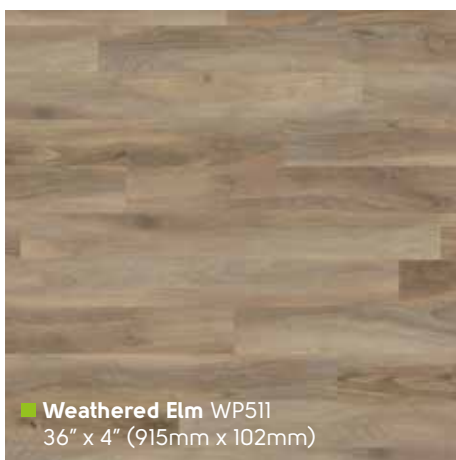

WP322 ▽

Opus Mid Wood

Please see page 8 for size comparison guide

Find your nearest retailer at www.karndean.com or call 888-266-4343