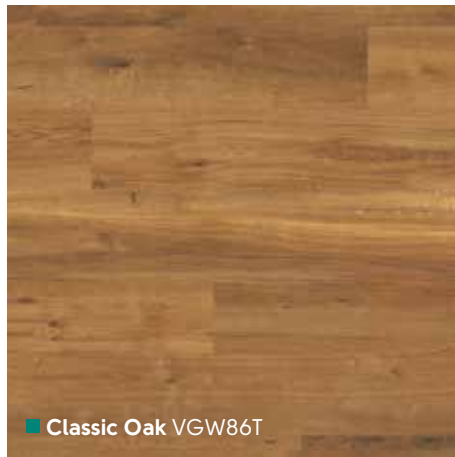

VGW86T ▾

Fun and funky, liven things up with a palette of bright pastels

VGW86T ▾

VG5-7 ▾

Van Gogh Mid Wood

48" x 7" (1219mm x 178mm) Please see page 8 for size comparison guide

Find your nearest retailer at www.karndean.com or call 888-266-4343

*Please note: as a feature of the design, these products incorporate a high color variation between individual planks