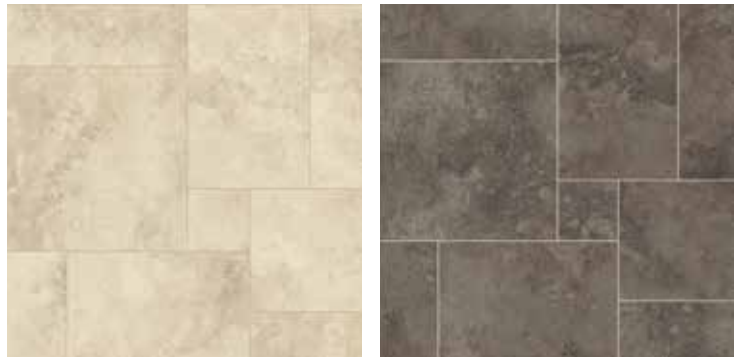

■ Alderney LM03 ■ Herm LM20

Travertine 6" (152mm) x FreeLengths**

**These stones are 6" wide in varying lengths.