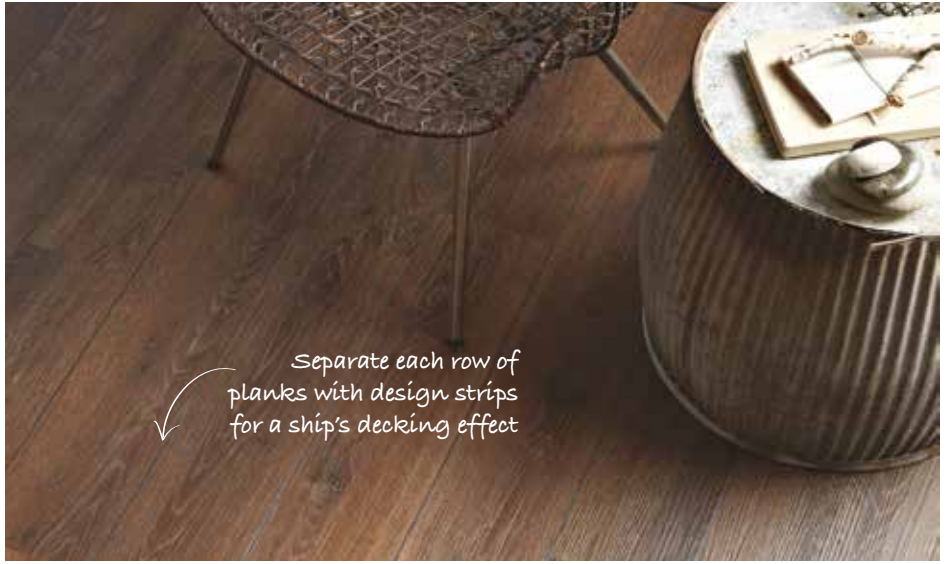

Separate each row of planks with design strips for a ship's decking effect