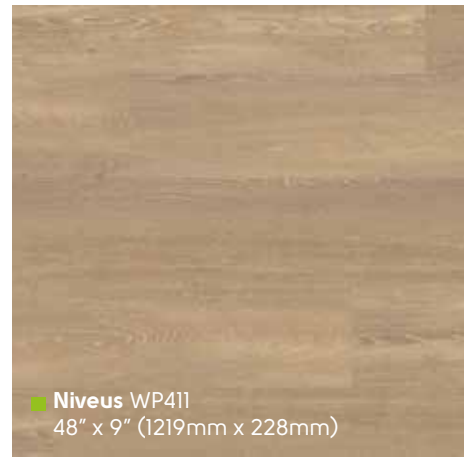

Light wood page 53

Mid wood page 54

Dark wood page 61

WP311 ▾

WP411 ▾

■ **Palleo** WP312  
36" x 6" (915mm x 152mm)

■ **Grano** WP311  
36" x 6" (915mm x 152mm)

■ **Niveus** WP411  
48" x 9" (1219mm x 228mm)