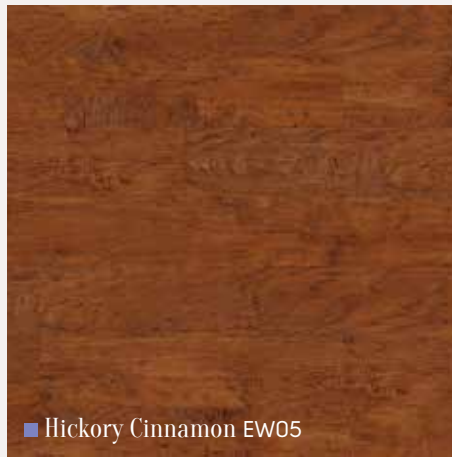

EW01 ▾

Art Select Handcrafted

36" x 6" (915mm x 152mm) Please see page 8 for size comparison guide

Find your nearest retailer at www.karndean.com or call 888-266-4343