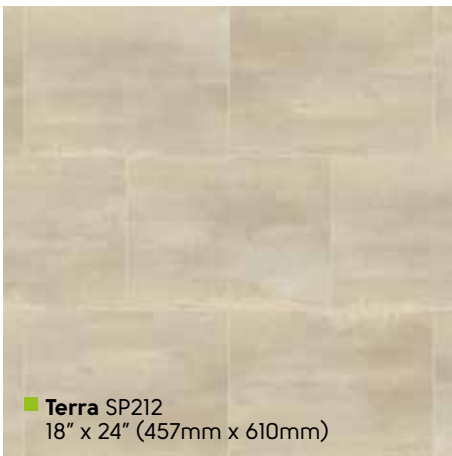

Light stone page 104

Mid stone page 107

Dark stone page 108

Brighten up your space  
with light neutral tones

SP712 ▽

■ **Nimbus** SP113  
18" x 18" (457mm x 457mm)

■ **Albus** SP712  
18" x 36" (457mm x 915mm)