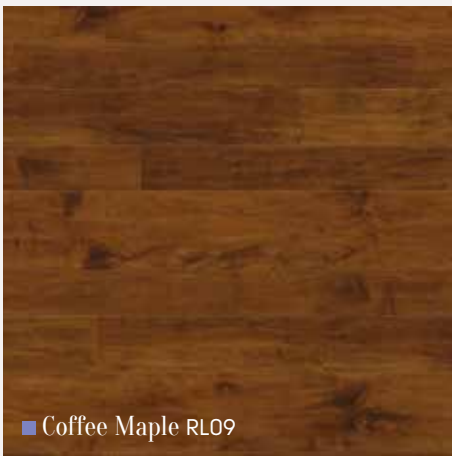

■ Toasted Maple RL11

■ Cajun Maple RL10

■ Coffee Maple RL09