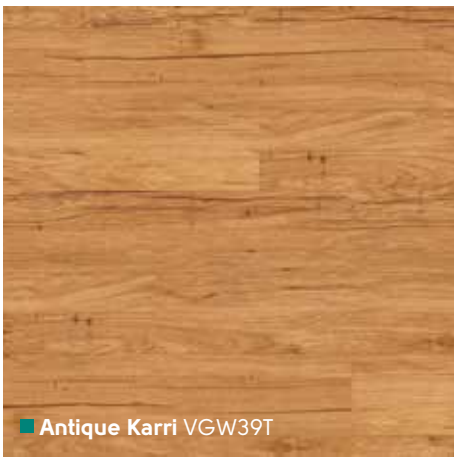

VGW86T ▾

Fun and funky, liven things up with a palette of bright pastels

VGW86T ▾

VG5-7 ▾

Van Gogh Mid Wood

48" x 7" (1219mm x 178mm) Please see page 8 for size comparison guide

Find your nearest retailer at www.karndean.com or call 888-266-4343

*Please note: as a feature of the design, these products incorporate a high color variation between individual planks