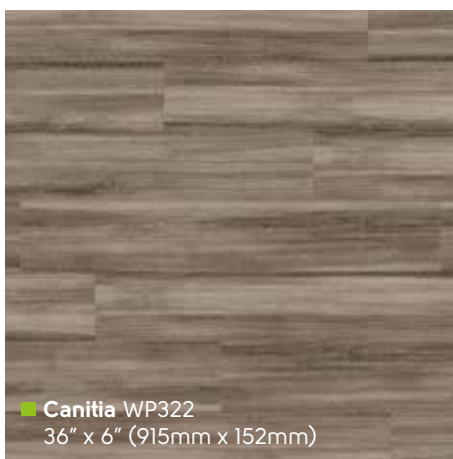

■ **Aurum** WP315
36" x 6" (915mm x 152mm)

■ **Canitia** WP322
36" x 6" (915mm x 152mm)

Opus Mid Wood

Please see page 8 for size comparison guide

Find your nearest retailer at www.karndean.com or call 888-266-4343