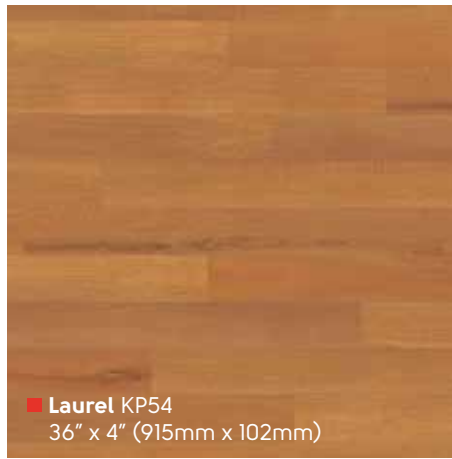

Go for chalky pastels and vintage accessories to give your space a trendy retro chic look

KP96 ▽

▽ KP64

Knight Tile Mid Wood

Please see page 8 for size comparison guide

Find your nearest retailer at www.karndean.com or call 888-266-4343