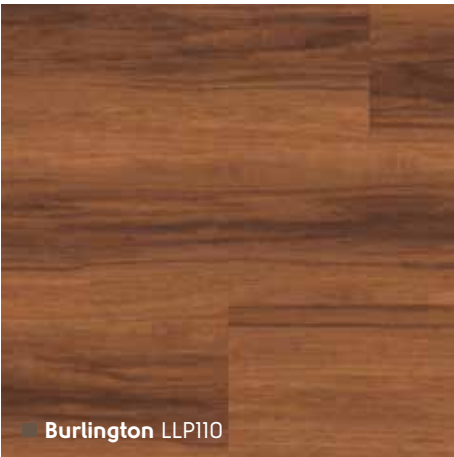

## Karndean LooseLay Series Two Textile

19.7" x 24" (500mm x 610mm)

Find your nearest retailer at [www.karndean.com](http://www.karndean.com) or call 888-266-4343