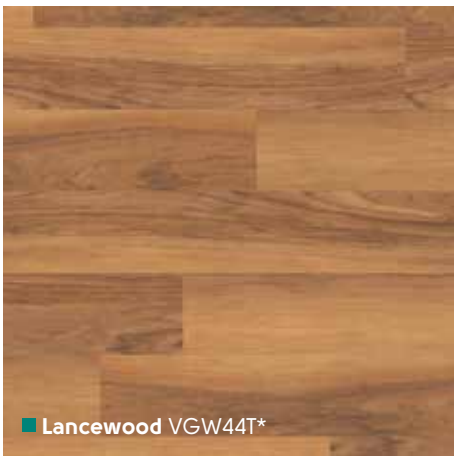

VGW49T ▽

■ Reclaimed Maple VGW71T

■ Wellington Oak VGW53T\*

■ Rimu VGW49T

■ Lancewood VGW44T\*

■ Jatoba VGW42T\*

■ Vintage Pine VGW76T\*

\*Please note: as a feature of the design, these products incorporate a high color variation between individual planks