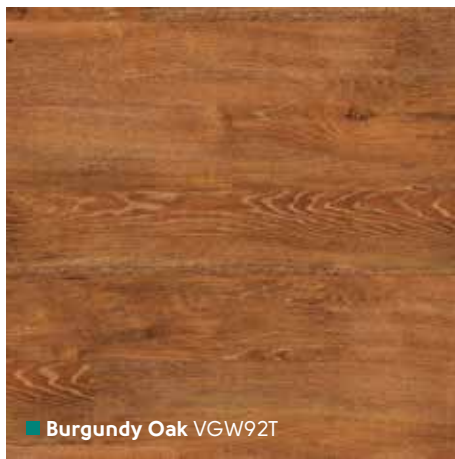

VGW93T ▽

Van Gogh Mid Wood

48" x 7" (1219mm x 178mm) Please see page 8 for size comparison guide

Find your nearest retailer at www.karndean.com or call 888-266-4343

*Please note: as a feature of the design, these products incorporate a high color variation between individual planks