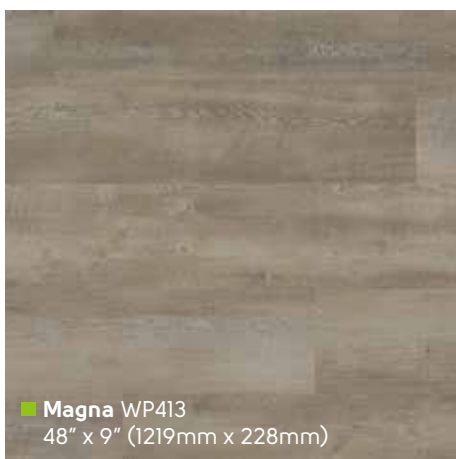

■ **Weathered Elm** WP511
36" x 4" (915mm x 102mm)

■ **Canitia** WP322
36" x 6" (915mm x 152mm)

■ **Magna** WP413
48" x 9" (1219mm x 228mm)