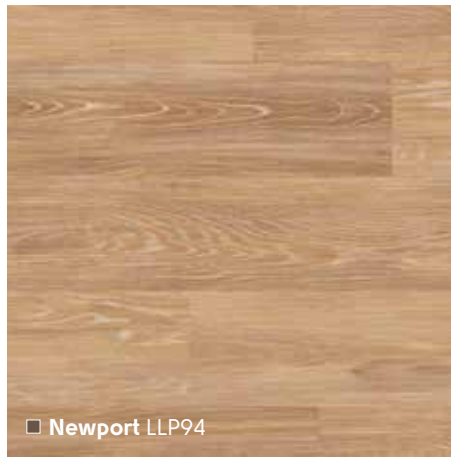

# Karndean LooseLay Series One Stone

19.7" x 24" (500mm x 610mm)

Find your nearest retailer at [www.karndean.com](http://www.karndean.com) or call 888-266-4343

LLP93 ▽

■ Ashland LLP95

■ Newport LLP94

■ Winchester LLP97