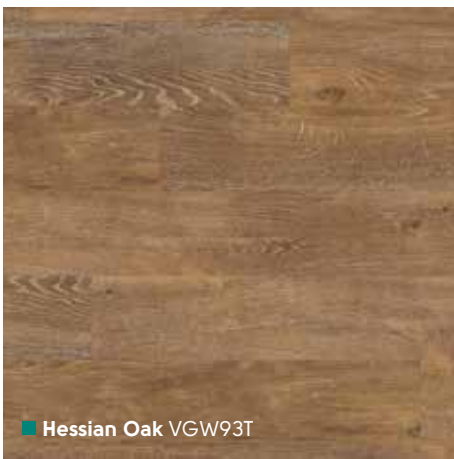

VGW93T ▽

Van Gogh Mid Wood

48" x 7" (1219mm x 178mm) Please see page 8 for size comparison guide

Find your nearest retailer at www.karndean.com or call 888-266-4343

*Please note: as a feature of the design, these products incorporate a high color variation between individual planks