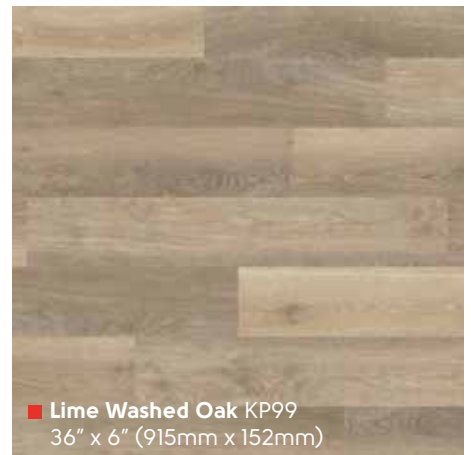

■ **Sycamore** KP32
36" x 4" (915mm x 102mm)

■ **Lime Washed Oak** KP99
36" x 6" (915mm x 152mm)

Knight Tile Light Wood

Please see page 8 for size comparison guide

Find your nearest retailer at www.karndean.com or call 888-266-4343