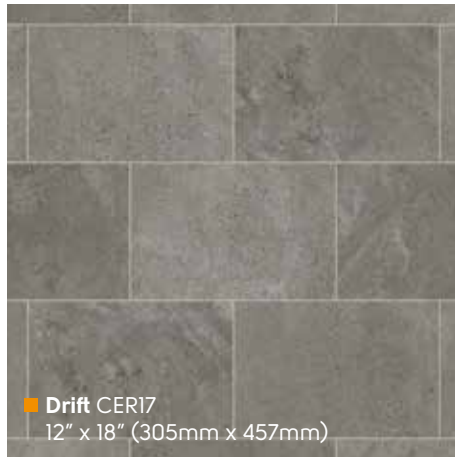

CER17 with DS12 3mm ▽

CER19 with Kousa Framed border and DS12 3mm ▽

Da Vinci Mid Stone

Please see page 8 for size comparison guide

Find your nearest retailer at www.karndean.com or call 888-266-4343