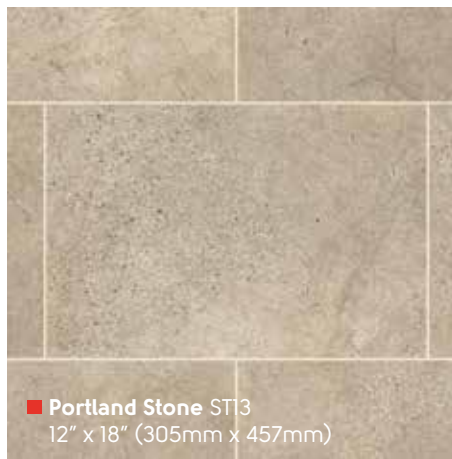

ST13 with Light Mackintosh border and DS10 .3mm ▽