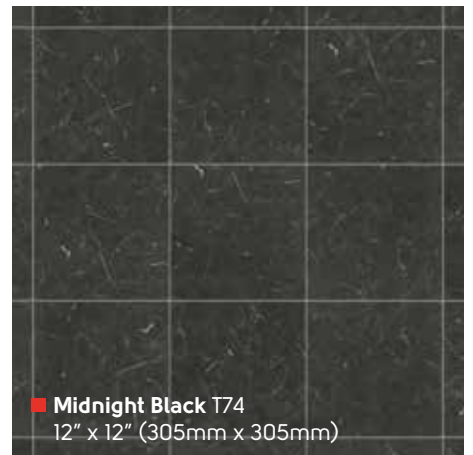

■ **Midnight Black T74**
12" x 12" (305mm x 305mm)

Knight Tile Dark Stone

Please see page 8 for size comparison guide

Find your nearest retailer at www.karndean.com or call 888-266-4343