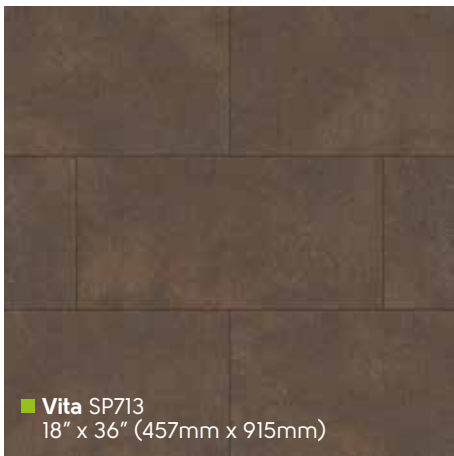

■ **Forma** SP214
18" x 24" (457mm x 610mm)

■ **Nero** SP115
18" x 18" (457mm x 457mm)

■ **Vita** SP713
18" x 36" (457mm x 915mm)