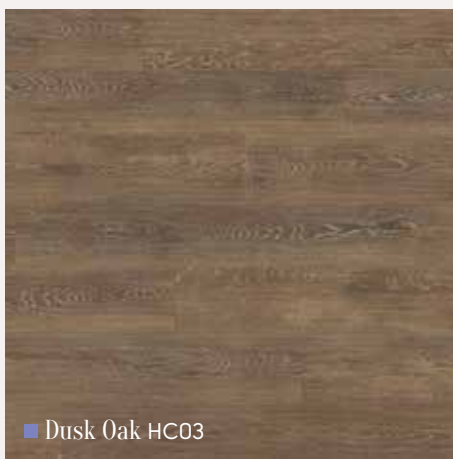

# Art Select Cherry Royale

48" x 7" (1219mm x 178mm) Please see page 8 for size comparison guide

Find your nearest retailer at [www.karndean.com](http://www.karndean.com) or call 888-266-4343

HC01 Δ

■ Dawn Oak HC01\*