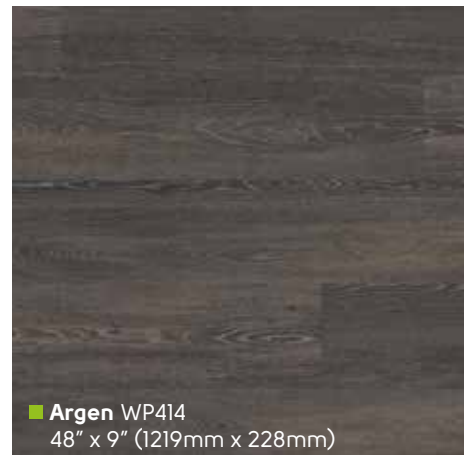

■ Atra WP317
36" x 6" (915mm x 152mm)

■ Argen WP414
48" x 9" (1219mm x 228mm)

Opus Dark Wood

Please see page 8 for size comparison guide

Find your nearest retailer at www.karndean.com or call 888-266-4343