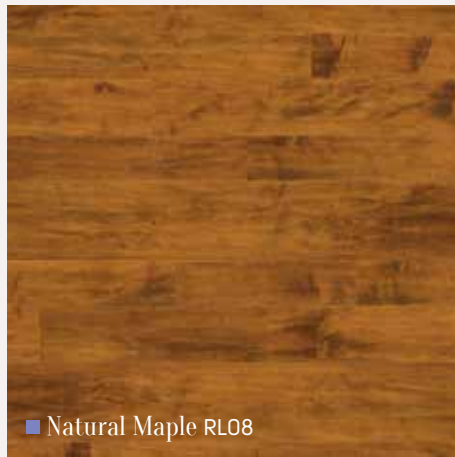

# Art Select Handcrafted

36" x 6" (915mm x 152mm) Please see page 8 for size comparison guide

Find your nearest retailer at [www.karndean.com](http://www.karndean.com) or call 888-266-4343

RL09△

■ Toasted Maple RL11