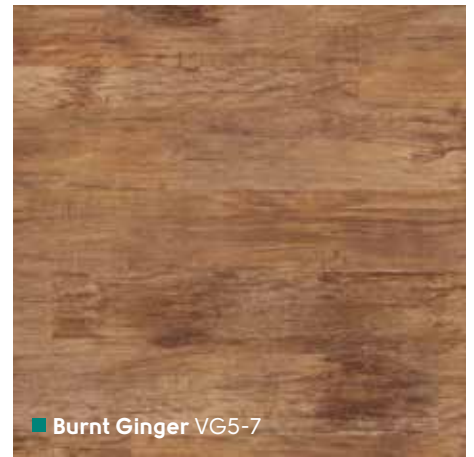

VGW86T ▾

Fun and funky, liven things up with a palette of bright pastels

VGW86T ▾

VG5-7 ▾

Van Gogh Mid Wood

48" x 7" (1219mm x 178mm) Please see page 8 for size comparison guide

Find your nearest retailer at www.karndean.com or call 888-266-4343

*Please note: as a feature of the design, these products incorporate a high color variation between individual planks