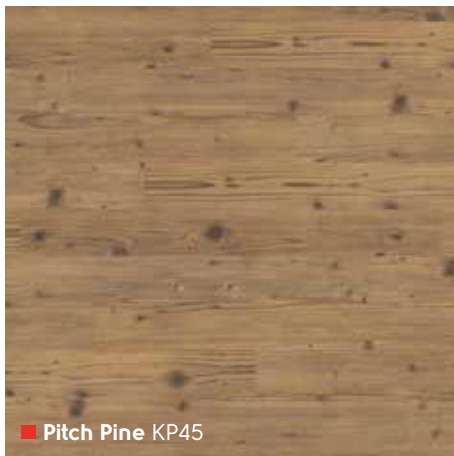

# Knight Tile Light Wood

Please see page 8 for size comparison guide

Find your nearest retailer at [www.karndean.com](http://www.karndean.com) or call 888-266-4343

KP67 ▽

■ Warm Oak KP39

■ Cedar KP35

■ Pitch Pine KP45