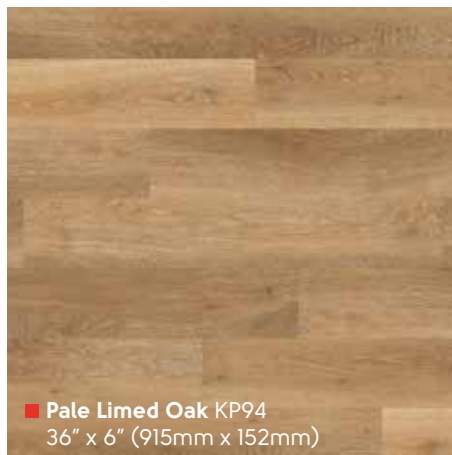

■ **Honey Maple** KP90
36" x 4" (915mm x 102mm)

■ **Lime Washed Oak** KP99
36" x 6" (915mm x 152mm)

■ **Pale Limed Oak** KP94
36" x 6" (915mm x 152mm)