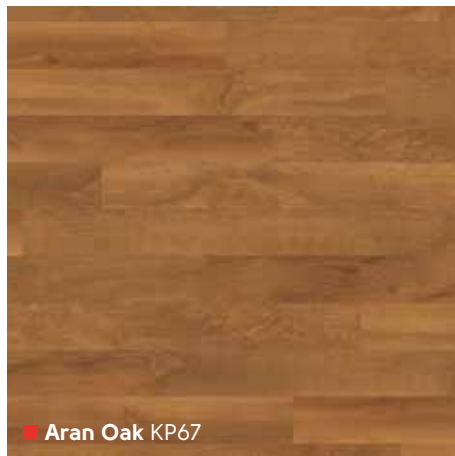

# Knight Tile Light Wood

Please see page 8 for size comparison guide

Find your nearest retailer at [www.karndean.com](http://www.karndean.com) or call 888-266-4343

KP67 ▽

■ Warm Oak KP39

■ Cedar KP35

■ Pitch Pine KP45