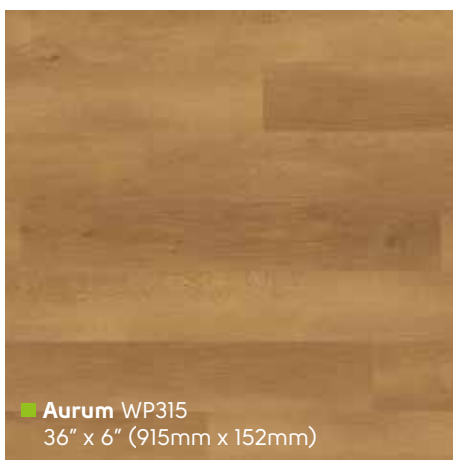

# Opus Light Wood

Please see page 8 for size comparison guide

Find your nearest retailer at [www.karndean.com](http://www.karndean.com) or call 888-266-4343

WP322 ▽

■ **Weathered Elm** WP511  
36" x 4" (915mm x 102mm)