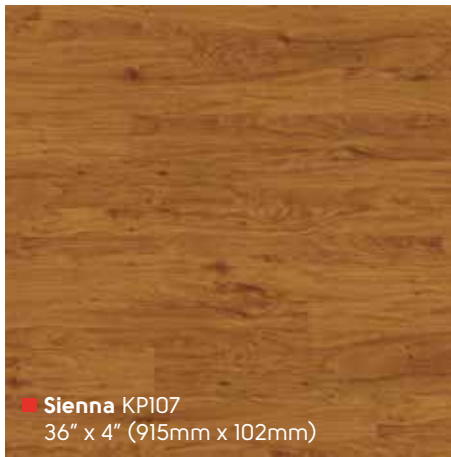

KP98 ▽

Separate each row of planks with design strips for a ship's decking effect

Knight Tile Dark Wood

Please see page 8 for size comparison guide

Find your nearest retailer at www.karndean.com or call 888-266-4343