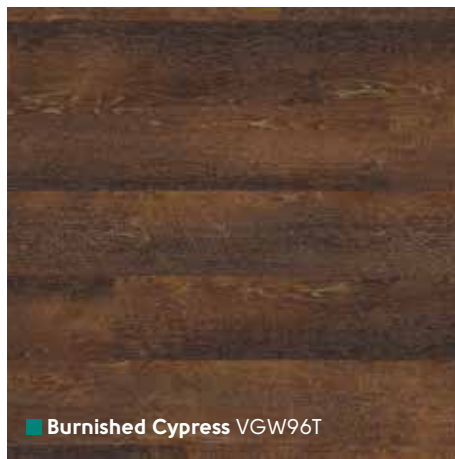

Van Gogh Dark Wood

48" x 7" (1219mm x 178mm) Please see page 8 for size comparison guide

Find your nearest retailer at www.karndean.com or call 888-266-4343

*Please note: as a feature of the design, these products incorporate a high color variation between individual planks