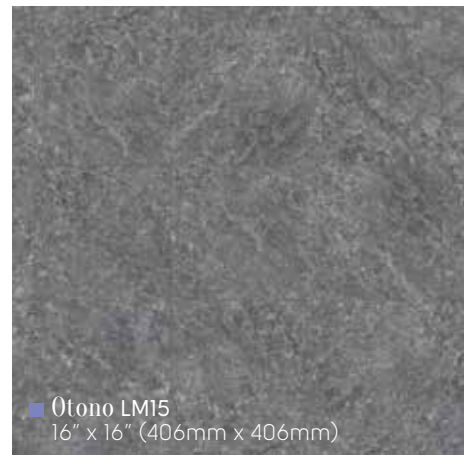

■ Otono LM15
16" x 16" (406mm x 406mm)

Art Select Marble

Find your nearest retailer at www.karndean.com or call 888-266-4343