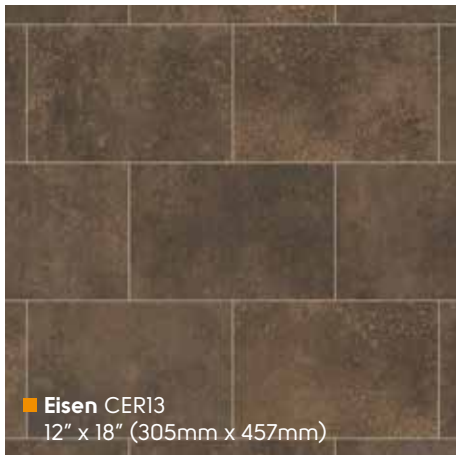

■ Iron Ore CER12  
12" x 18" (305mm x 457mm)

■ Eisen CER13  
12" x 18" (305mm x 457mm)

■ Carbon CER14  
12" x 18" (305mm x 457mm)