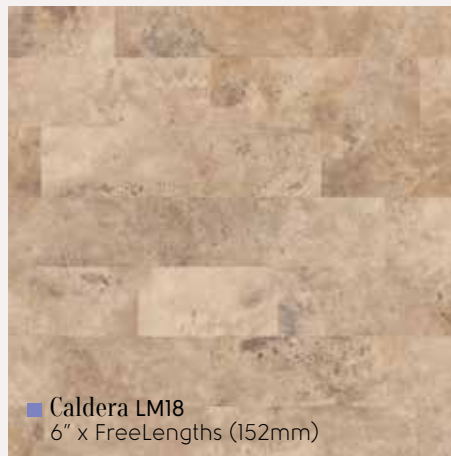

■ Caldera LM08
18" x 24" (457mm x 610mm)

■ Gallatin LM19
6" x FreeLengths (152mm)

■ Caldera LM18
6" x FreeLengths (152mm)