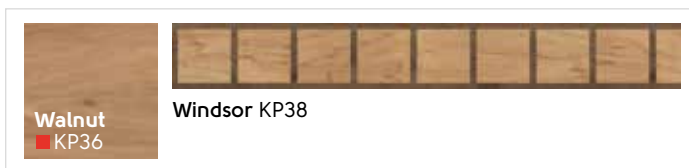

Design Wood Borders

Why not finish your floor with one of our design wood borders?
To help you choose, we've made some suggestions below.

*Looking for a custom border
to suit your floor?*

Your local retailer will offer you a
design service to help you choose a style.