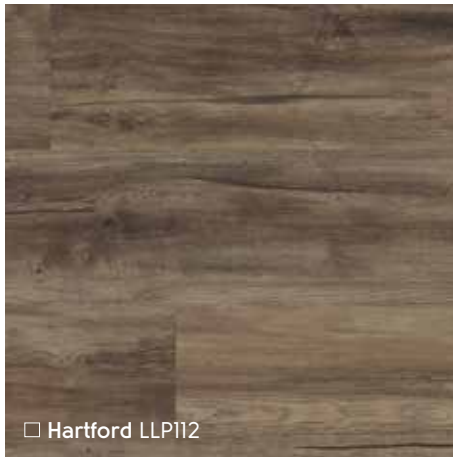

## Karndean LooseLay Series Two Textile

19.7" x 24" (500mm x 610mm)

Find your nearest retailer at [www.karndean.com](http://www.karndean.com) or call 888-266-4343