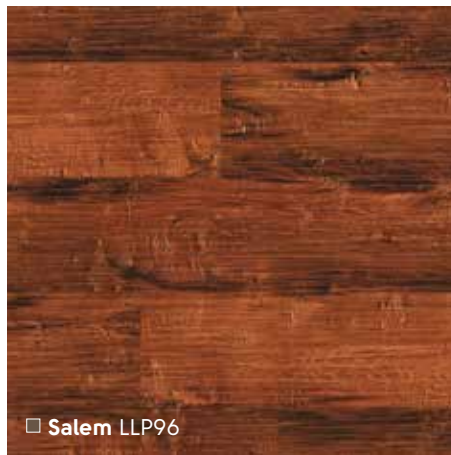

■ Newport LLP94

■ Dover LLP93

■ Salem LLP96