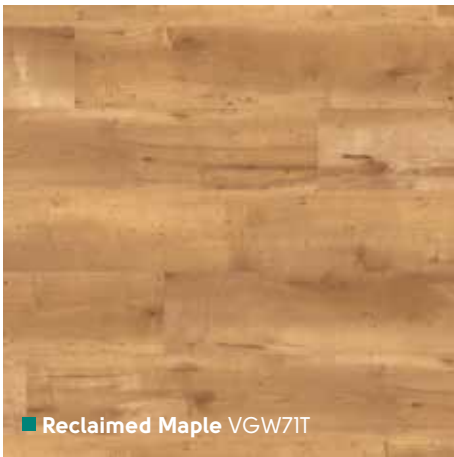

VGW49T ▽

*Please note: as a feature of the design, these products incorporate a high color variation between individual planks

Van Gogh Mid Wood

48" x 7" (1219mm x 178mm) Please see page 8 for size comparison guide

Find your nearest retailer at www.karndean.com or call 888-266-4343