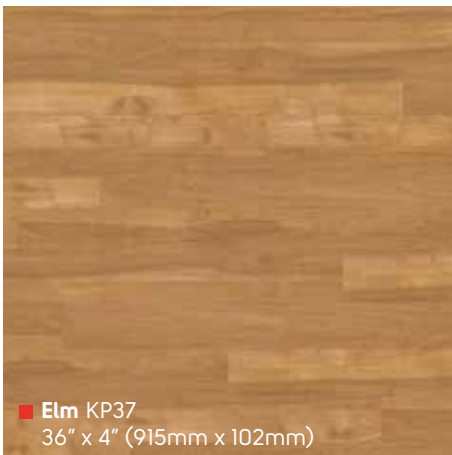

Light wood page 65

Mid wood page 66

Dark wood page 71

KP94 ▽

KP94 ▽

■ **White Painted Pine** KP105  
36" x 6" (915mm x 152mm)

■ **Honey Maple** KP90  
36" x 4" (915mm x 102mm)

■ **Sycamore** KP32  
36" x 4" (915mm x 102mm)