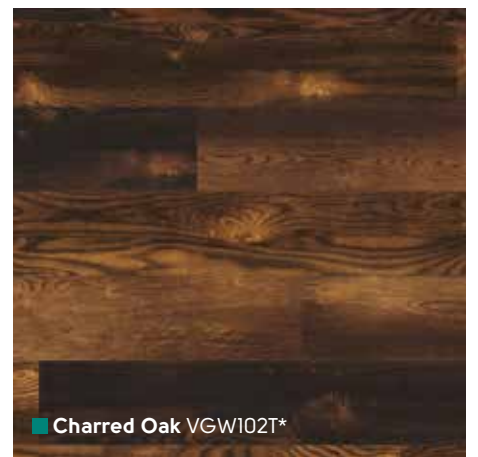

Van Gogh Dark Wood

48" x 7" (1219mm x 178mm) Please see page 8 for size comparison guide

Find your nearest retailer at www.karndean.com or call 888-266-4343

*Please note: as a feature of the design, these products incorporate a high color variation between individual planks