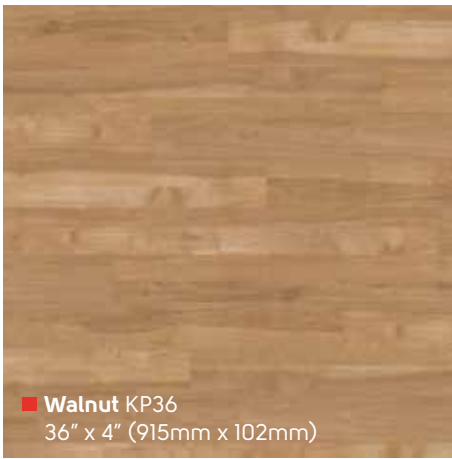

Go for chalky pastels and vintage accessories to give your space a trendy retro chic look

KP96 ▽

▽ KP64

Knight Tile Mid Wood

Please see page 8 for size comparison guide

Find your nearest retailer at www.karndean.com or call 888-266-4343