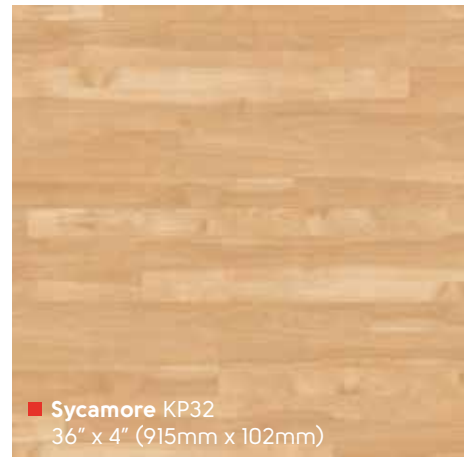

Light wood page 65

Mid wood page 66

Dark wood page 71

KP94 ▽

KP94 ▽

■ **White Painted Pine** KP105  
36" x 6" (915mm x 152mm)

■ **Honey Maple** KP90  
36" x 4" (915mm x 102mm)

■ **Sycamore** KP32  
36" x 4" (915mm x 102mm)