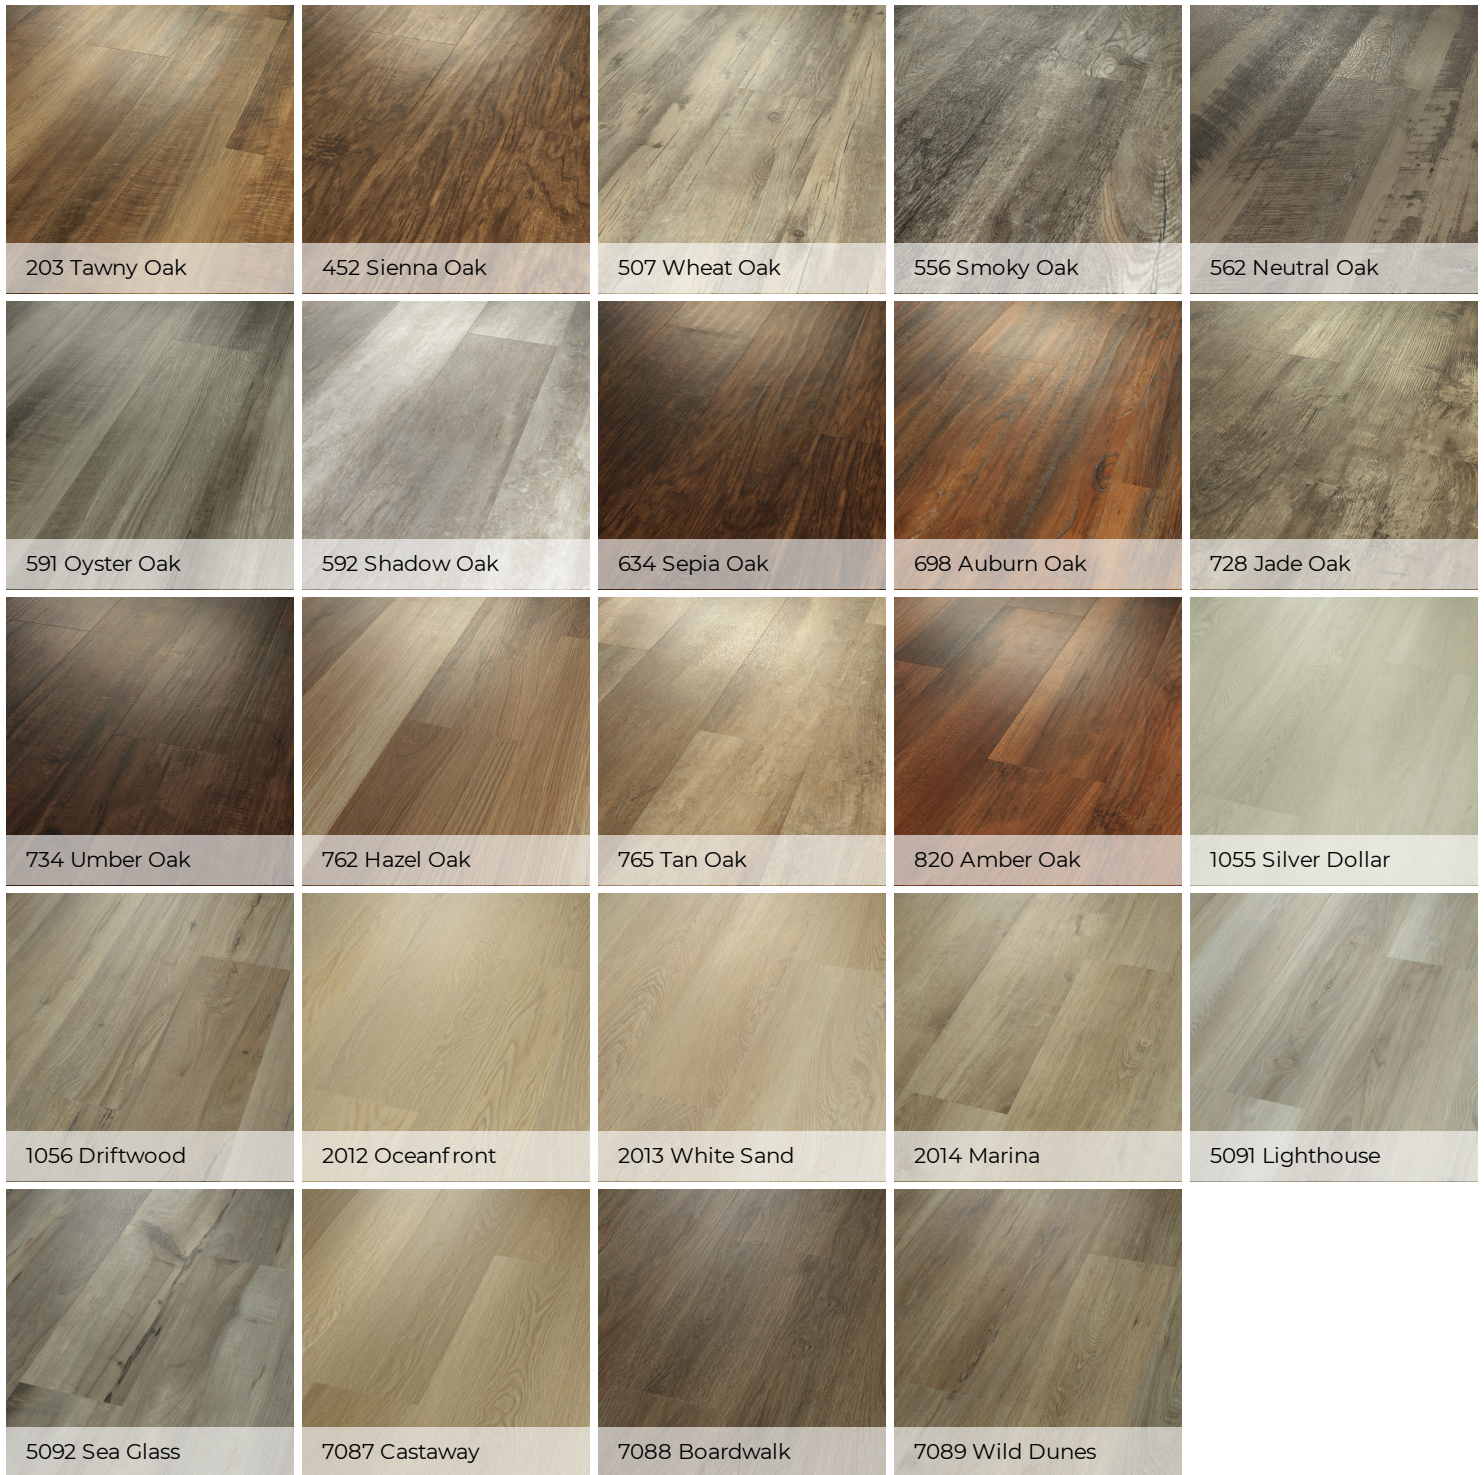

7089 Wild Dunes

	US Units	Metric Units
Style Number	0736V	
Construction	SPC	
Profile	Click	
Size	7" x 48"	17.78 cm x 121.92 cm
Overall Thickness	0.189"	4.8 mm
Wear Layer Thickness	12 mil (0.012")	0.3 mm
Finish	ArmourBead	
Edge Description	Micro Bevel	
Area per Carton	18.68 sq ft	1.74 sq m
Area per Pallet	1494.4 sq ft	138.83 sq m
Installation	Floating	
Installation Grade	Above, On, Below	
Ortho-Phthalates Free	Yes	
FloorScore Certified	Yes	
Residential Warranty	30 Years	
Commercial Warranty	7 Year Light Commercial	
Smoke Density (ASTM E662, Flaming Mode)	Passes, <450	
Radiant Panel (ASTM E648)	Passes, Class I	

Features

Top-selling style Endura Plus is perfect for those wanting a durable luxury vinyl floor with unrivaled value. Rich hues, combined with beveled edges and realistic embossing embody the tried-and-true character of real hardwood. Endura is 100% waterproof for a beautiful, high-performing floor and features Soft Silence® acoustical pad for noise reduction and added comfort.

Colors

Endura Plus

Coordinating Trim

Baby Threshold*

T-Molding*

Multi-Purpose Reducer

Quarter Round

Overlap Stairnose*