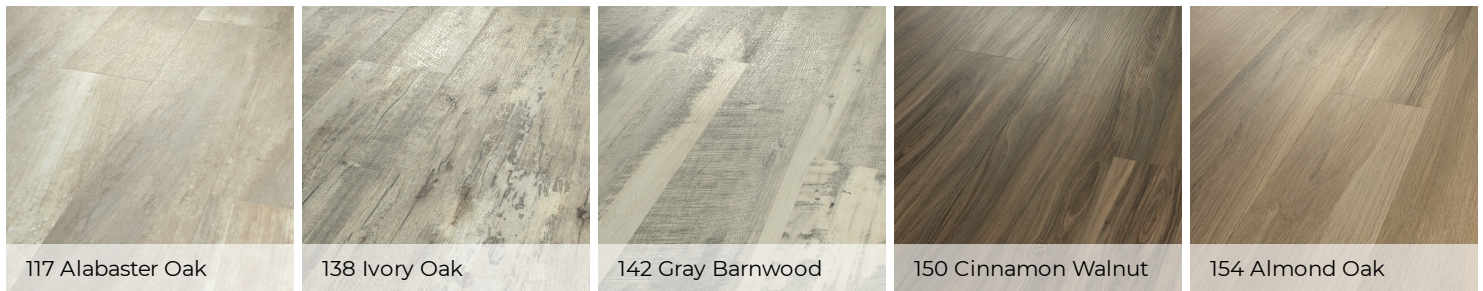

7089 Wild Dunes

	US Units	Metric Units
Style Number	0736V	
Construction	SPC	
Profile	Click	
Size	7" x 48"	17.78 cm x 121.92 cm
Overall Thickness	0.189"	4.8 mm
Wear Layer Thickness	12 mil (0.012")	0.3 mm
Finish	ArmourBead	
Edge Description	Micro Bevel	
Area per Carton	18.68 sq ft	1.74 sq m
Area per Pallet	1494.4 sq ft	138.83 sq m
Installation	Floating	
Installation Grade	Above, On, Below	
Ortho-Phthalates Free	Yes	
FloorScore Certified	Yes	
Residential Warranty	30 Years	
Commercial Warranty	7 Year Light Commercial	
Smoke Density (ASTM E662, Flaming Mode)	Passes, <450	
Radiant Panel (ASTM E648)	Passes, Class I	

Features

Top-selling style Endura Plus is perfect for those wanting a durable luxury vinyl floor with unrivaled value. Rich hues, combined with beveled edges and realistic embossing embody the tried-and-true character of real hardwood. Endura is 100% waterproof for a beautiful, high-performing floor and features Soft Silence® acoustical pad for noise reduction and added comfort.

Colors

Endura Plus

Coordinating Trim

Baby Threshold*

T-Molding*

Multi-Purpose Reducer

Quarter Round

Overlap Stairnose*